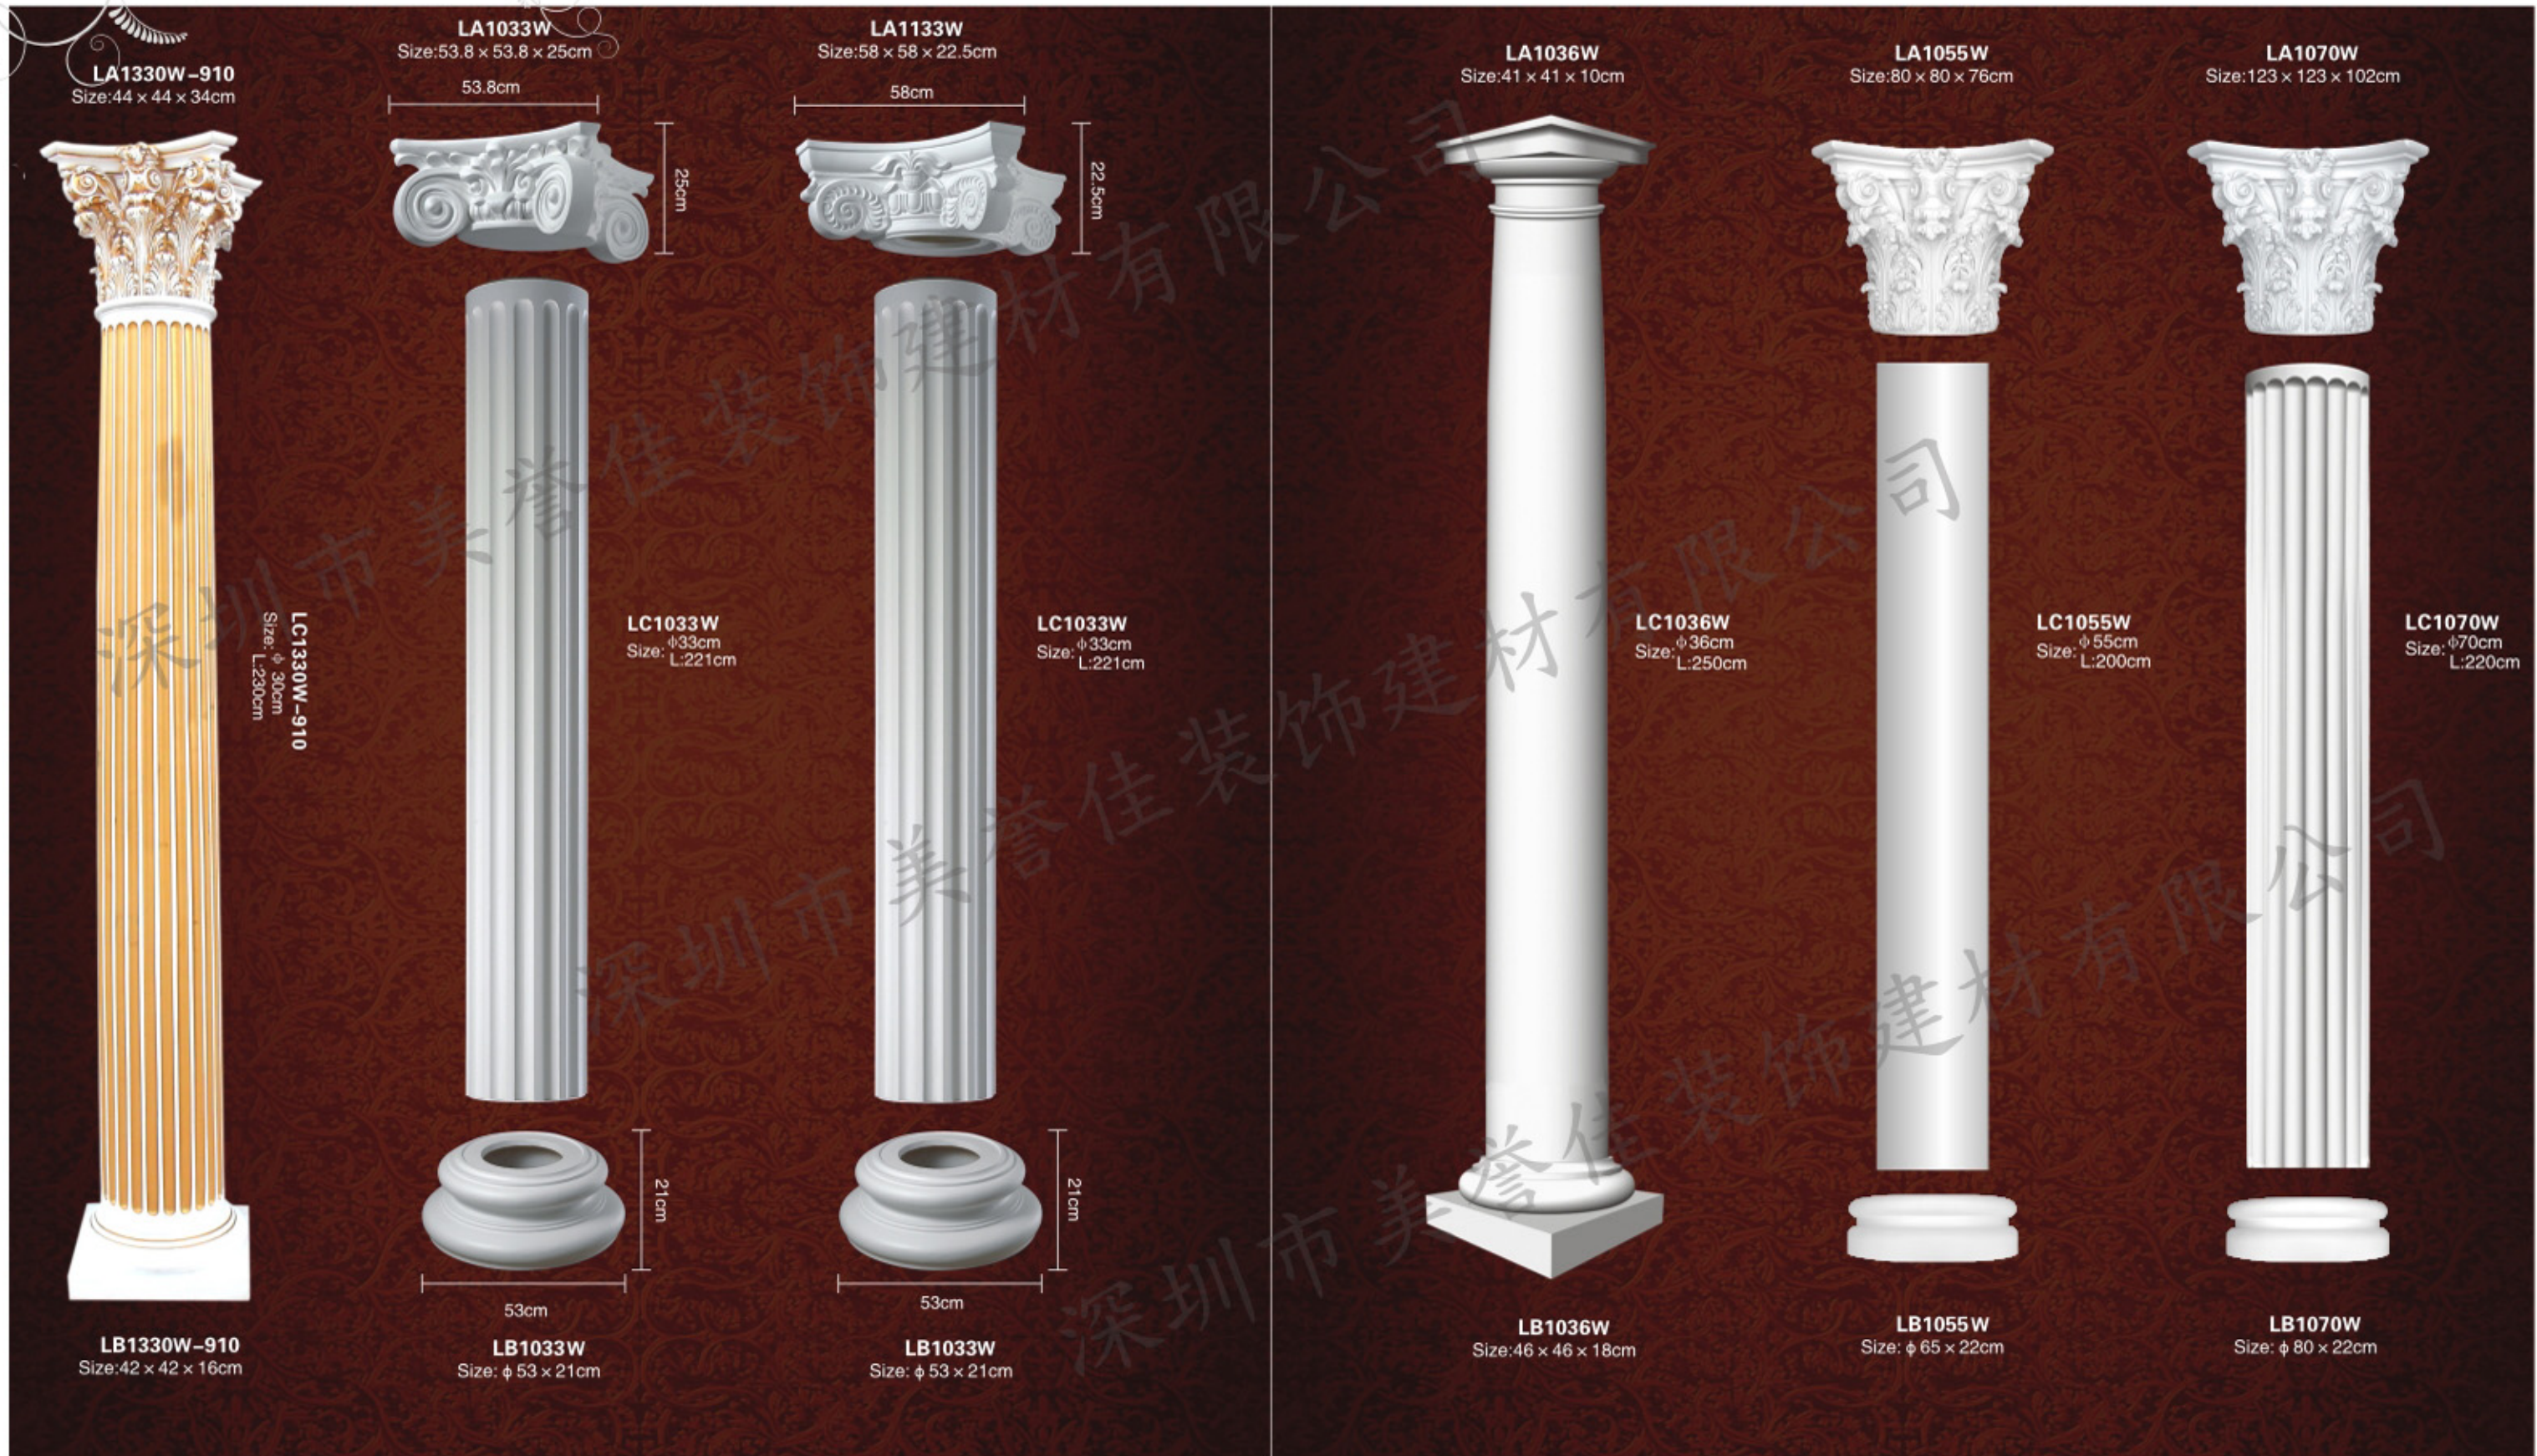

LA1130W
Size:55 × 55 × 37cm

LC1030W
Size:φ30cm
L:244cm

LB1030W
Size:φ 50 × 18cm

LA1130W-906
Size:55×55×37

LC1030W-916
Size:φ30cm
L:244cm

LB1130W-906
Size:Φ50×18

外墙饰品

Exterior Decoration