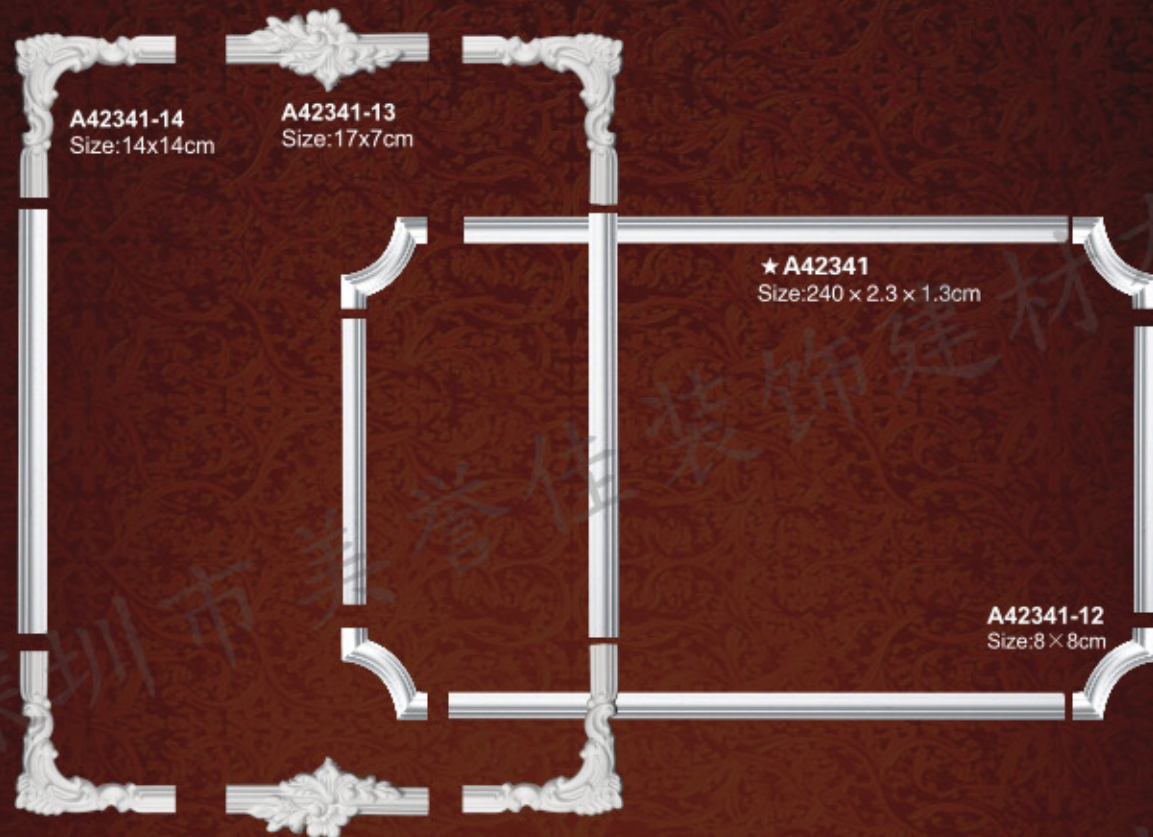

★A42332 Length:240cm

★A42338 Length:240cm

彎角花

Chair Rails And Plain Moldings

A42332-13
Size: 15.5 × 15.5cm

A42332
Size: 240x4x1.5cm

平线圆弧线
FLAT ARC MOULDINGS

BG1220A
Inside(内径):220cm
Outside(外径):280cm