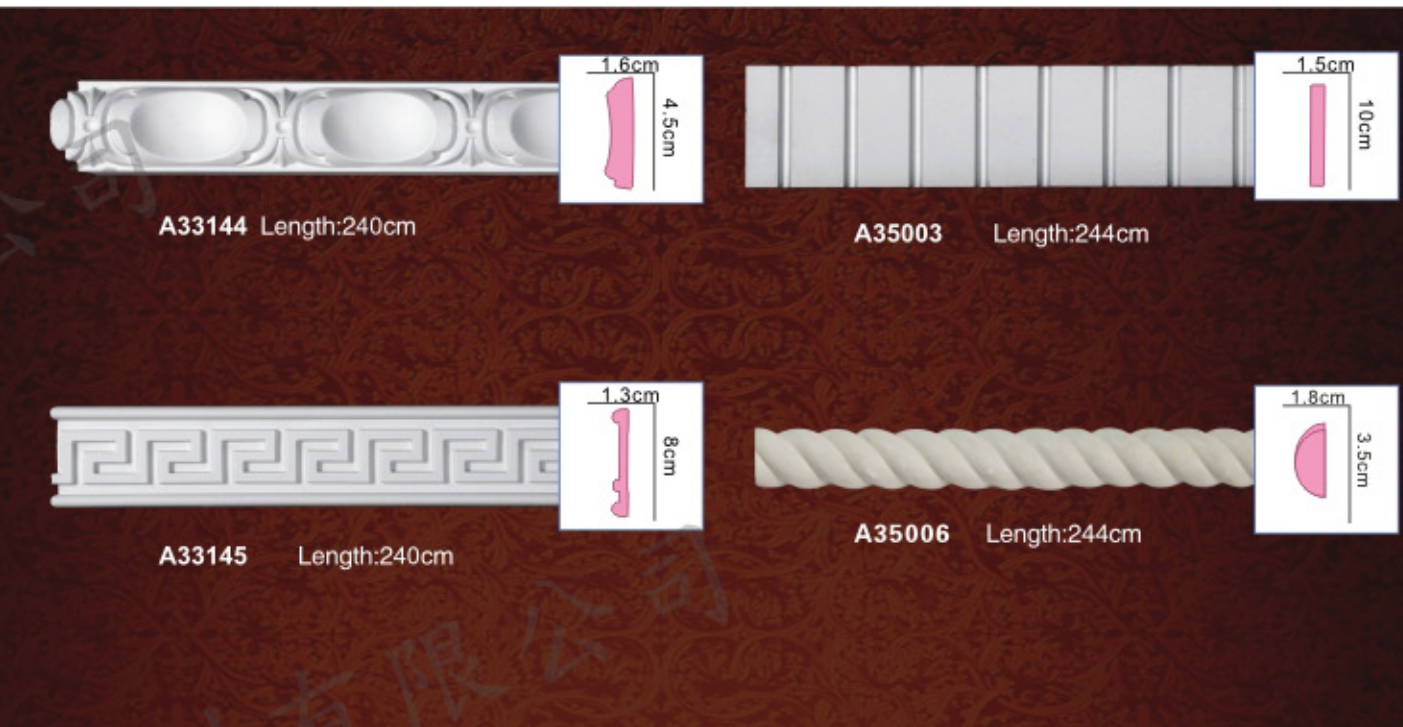

A31031 Length:240cm

A31908 Length:60cm

A32204 Length:240cm

A32205 Length:240cm

★ A32207 Length:240cm

★ A32214 Length:240cm

★ A32217 Length:240cm

素面角线
PLAIN CORNICE MOULDINGS

★A21001 Length:240cm

A21003 Length:244cm

A21006 Length:244cm

A21007 Length:244cm

A21008 Length:244cm

★A21009 Length:240cm

A21010 Length:244cm

A21011 Length:240cm