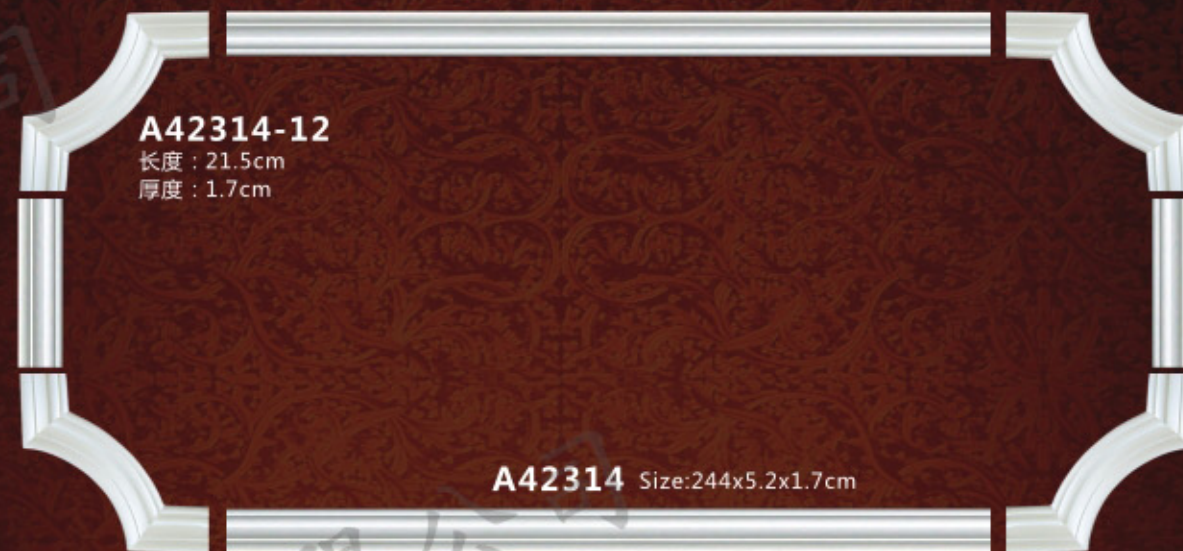

★A42332 Length:240cm

★A42338 Length:240cm

彎角花

Chair Rails And Plain Moldings

A42332-13
Size: 15.5 × 15.5cm

A42332
Size: 240x4x1.5cm

平线圆弧线
FLAT ARC MOULDINGS

BG1220A
Inside(内径):220cm
Outside(外径):280cm