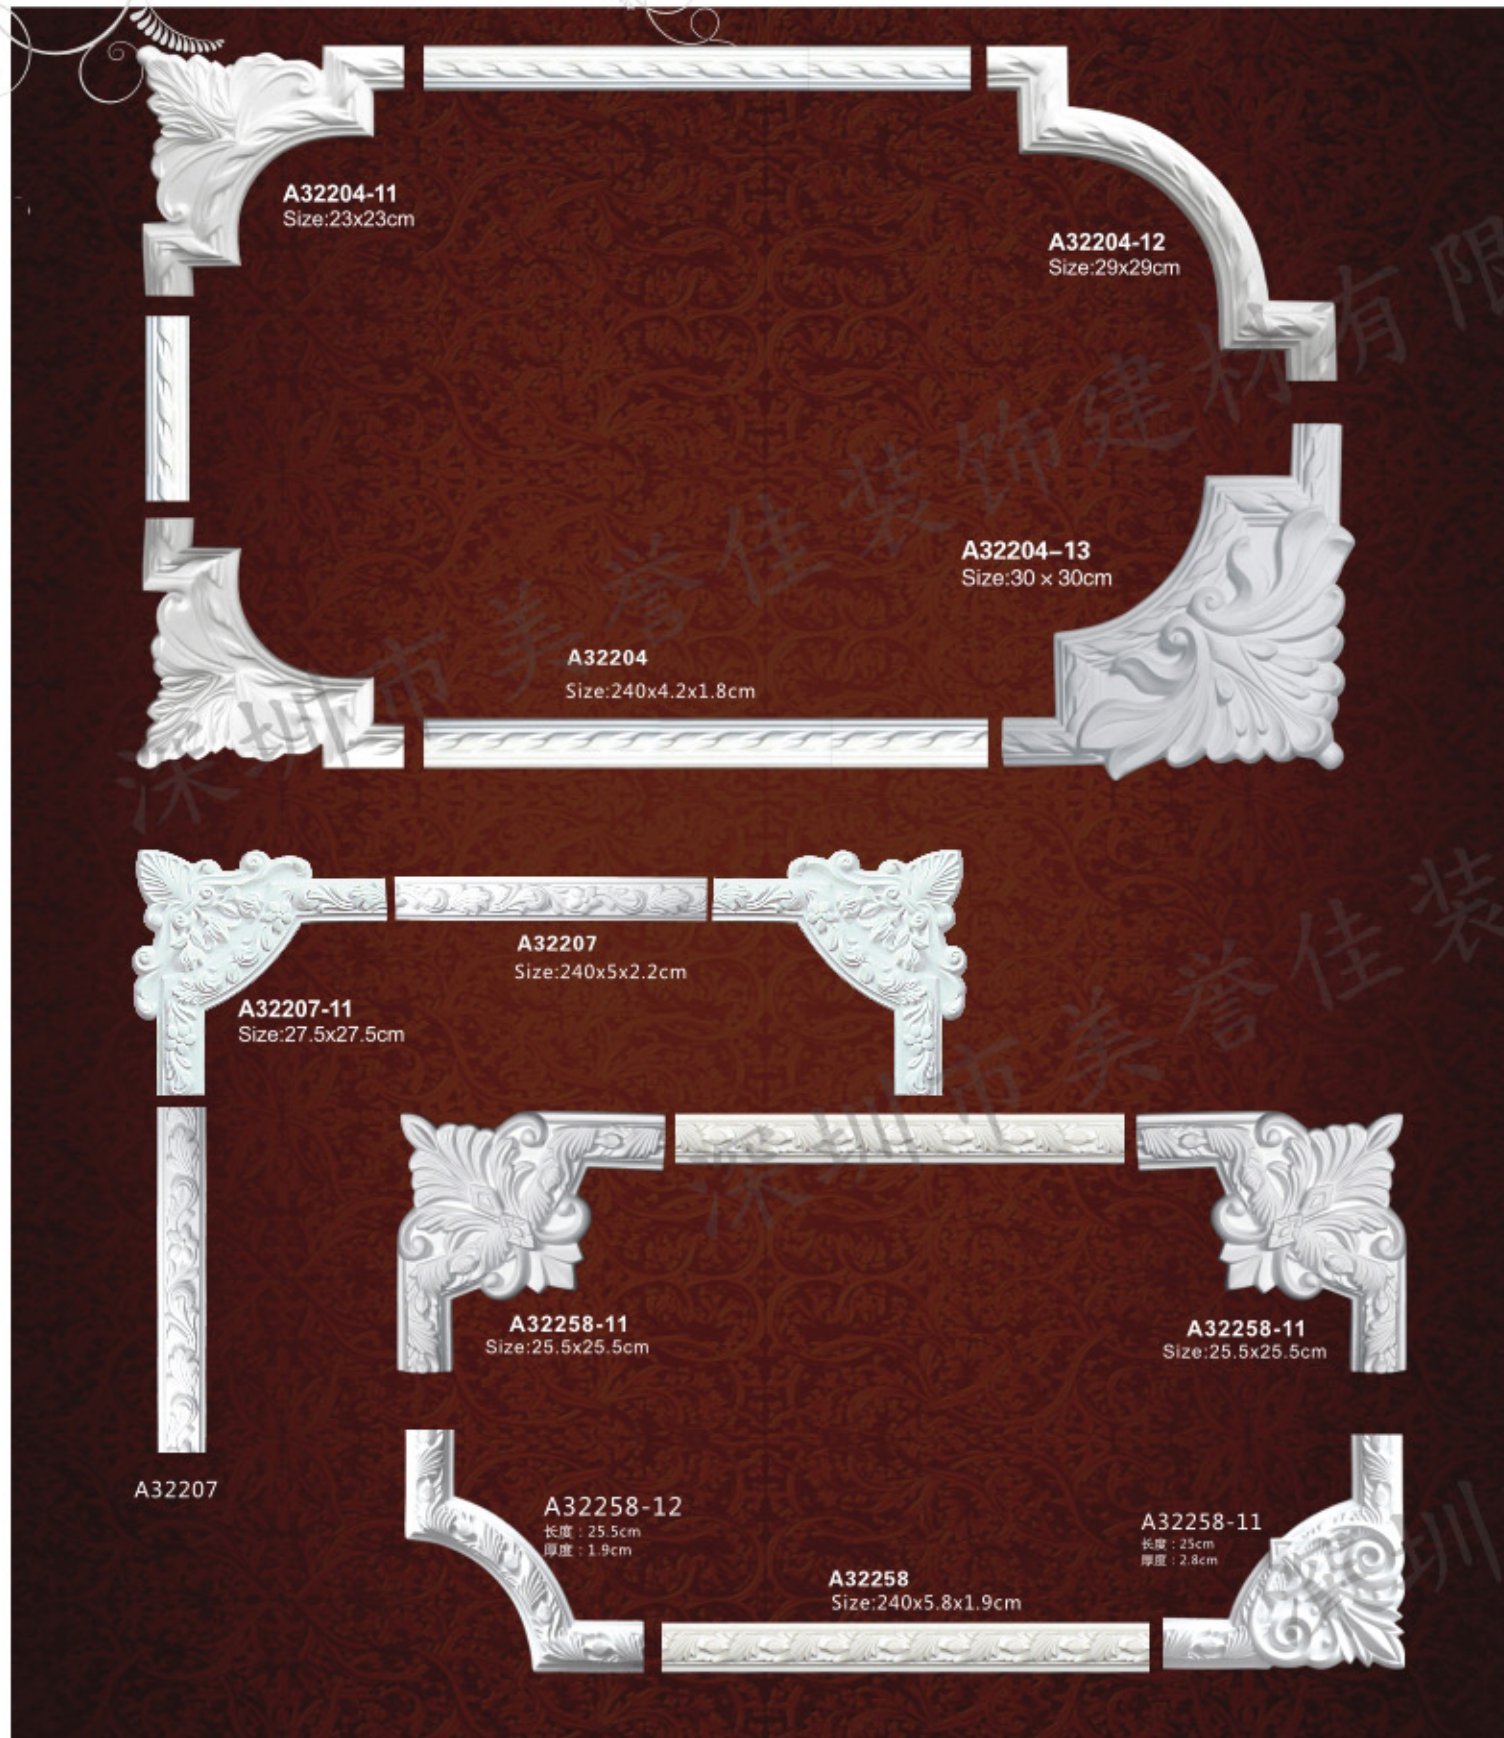

★A42332 Length:240cm

★A42338 Length:240cm

彎角花

Chair Rails And Plain Moldings

A42332-13
Size: 15.5 × 15.5cm

A42332
Size: 240x4x1.5cm

平线圆弧线
FLAT ARC MOULDINGS

BG1220A
Inside(内径):220cm
Outside(外径):280cm