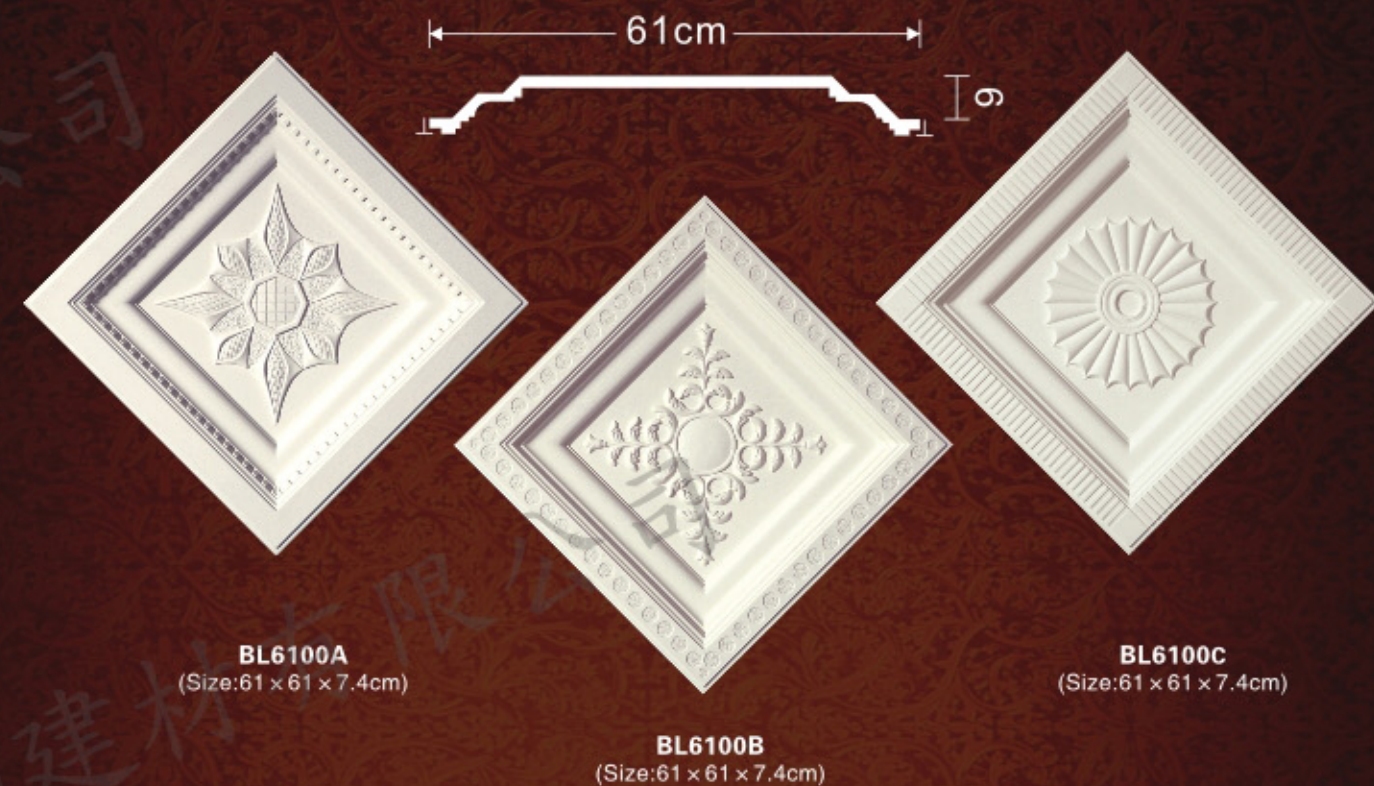

BL6051A-903B
Size: 60.5x60.5x2.2cm

BL6052A
Size: 60.5x60.5x2.2cm

BL6052A-907
Size: 60.5x60.5x2.2cm

BL6052A-920
Size: 60.5x60.5x2.2cm

BL6053A
Size : 60.5×60.5×2cm

BL6053A-907
Size : 60.5×60.5×2cm

BL6053A-920
Size : 60.5×60.5×2cm

BL6054A
Size : 60.5×60.5×2.5cm

BL6054A-903A
Size : 60.5×60.5×2.5cm

BL6055A
Size : 60.5×60.5×2.2cm

BL6055A-907
Size : 60.5×60.5×2.2cm

BL6055A-920
Size : 60.5×60.5×2.2cm

BL6056A
Size : 60.5×60.5×2cm

BL6056A-903B
Size : 60.5×60.5×2cm

精雕壁飾板
Wall Plaques

KC2002
SIZE:36 × 16 × 18cm

KC2004
SIZE:49 × 17 × 19cm

KC1001
SIZE:38 × 12 × 24cm

KC2009L
SIZE:36.5 × 19.2 × 37.7cm

KC2009R
SIZE:36.5 × 19.2 × 37.7cm

KC2012
SIZE:19 × 15 × 26cm

KC2013L-909
SIZE:38 × 20 × 40cm