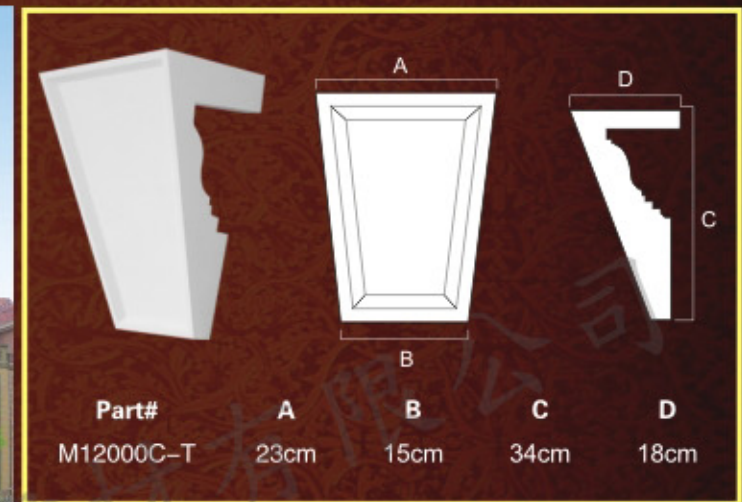

门窗饰
DOOR AND WINDOWS DECORATION

Part#	A	B	C	D	Match:
M06000A-R	15cm	10.4cm	10.4cm	20.5cm	11.8cm M06***A
M07000A-R	15.2cm	10.5cm	10.5cm	20.5cm	11.7cm M07***A
M07000B-R	14.6cm	10.5cm	10.5cm	20.5cm	11.8cm M07***B
M09000A-R	19cm	15.2cm	15.2cm	29.5cm	17.2cm M09***A
M09000B-R	22cm	16.5cm	16.5cm	30cm	17.3cm M09***B
M12000B-R	25cm	15.5cm	15.5cm	37.5cm	18.5cm M12***B
M12000C-R	20cm	13.5cm	13.5cm	36cm	22.5cm M12***C
M14000B-R	26cm	15.5cm	15.5cm	42cm	20cm M14***B

Part#	A	B	C	D	Match:
M06000A	15cm	10.4cm	19.5cm	10.2cm	M06***A
M07000A	15.2cm	10.5cm	19.5cm	10.2cm	M07***A
M07000B	14.6cm	10.5cm	19cm	10.2cm	M07***B
M09000A	19cm	15.2cm	28.5cm	15.8cm	M09***A
M09000B	22cm	16.5cm	29cm	15.8cm	M09***B
M10000B	19.5cm	15.5cm	28.5cm	16.5cm	M10***B
M12000B	25cm	15.5cm	36cm	16.5cm	M12***B
M12000C	19.3cm	13cm	34cm	20.5cm	M12***C
M14000B	26cm	15.5cm	40cm	17.2cm	M14***B