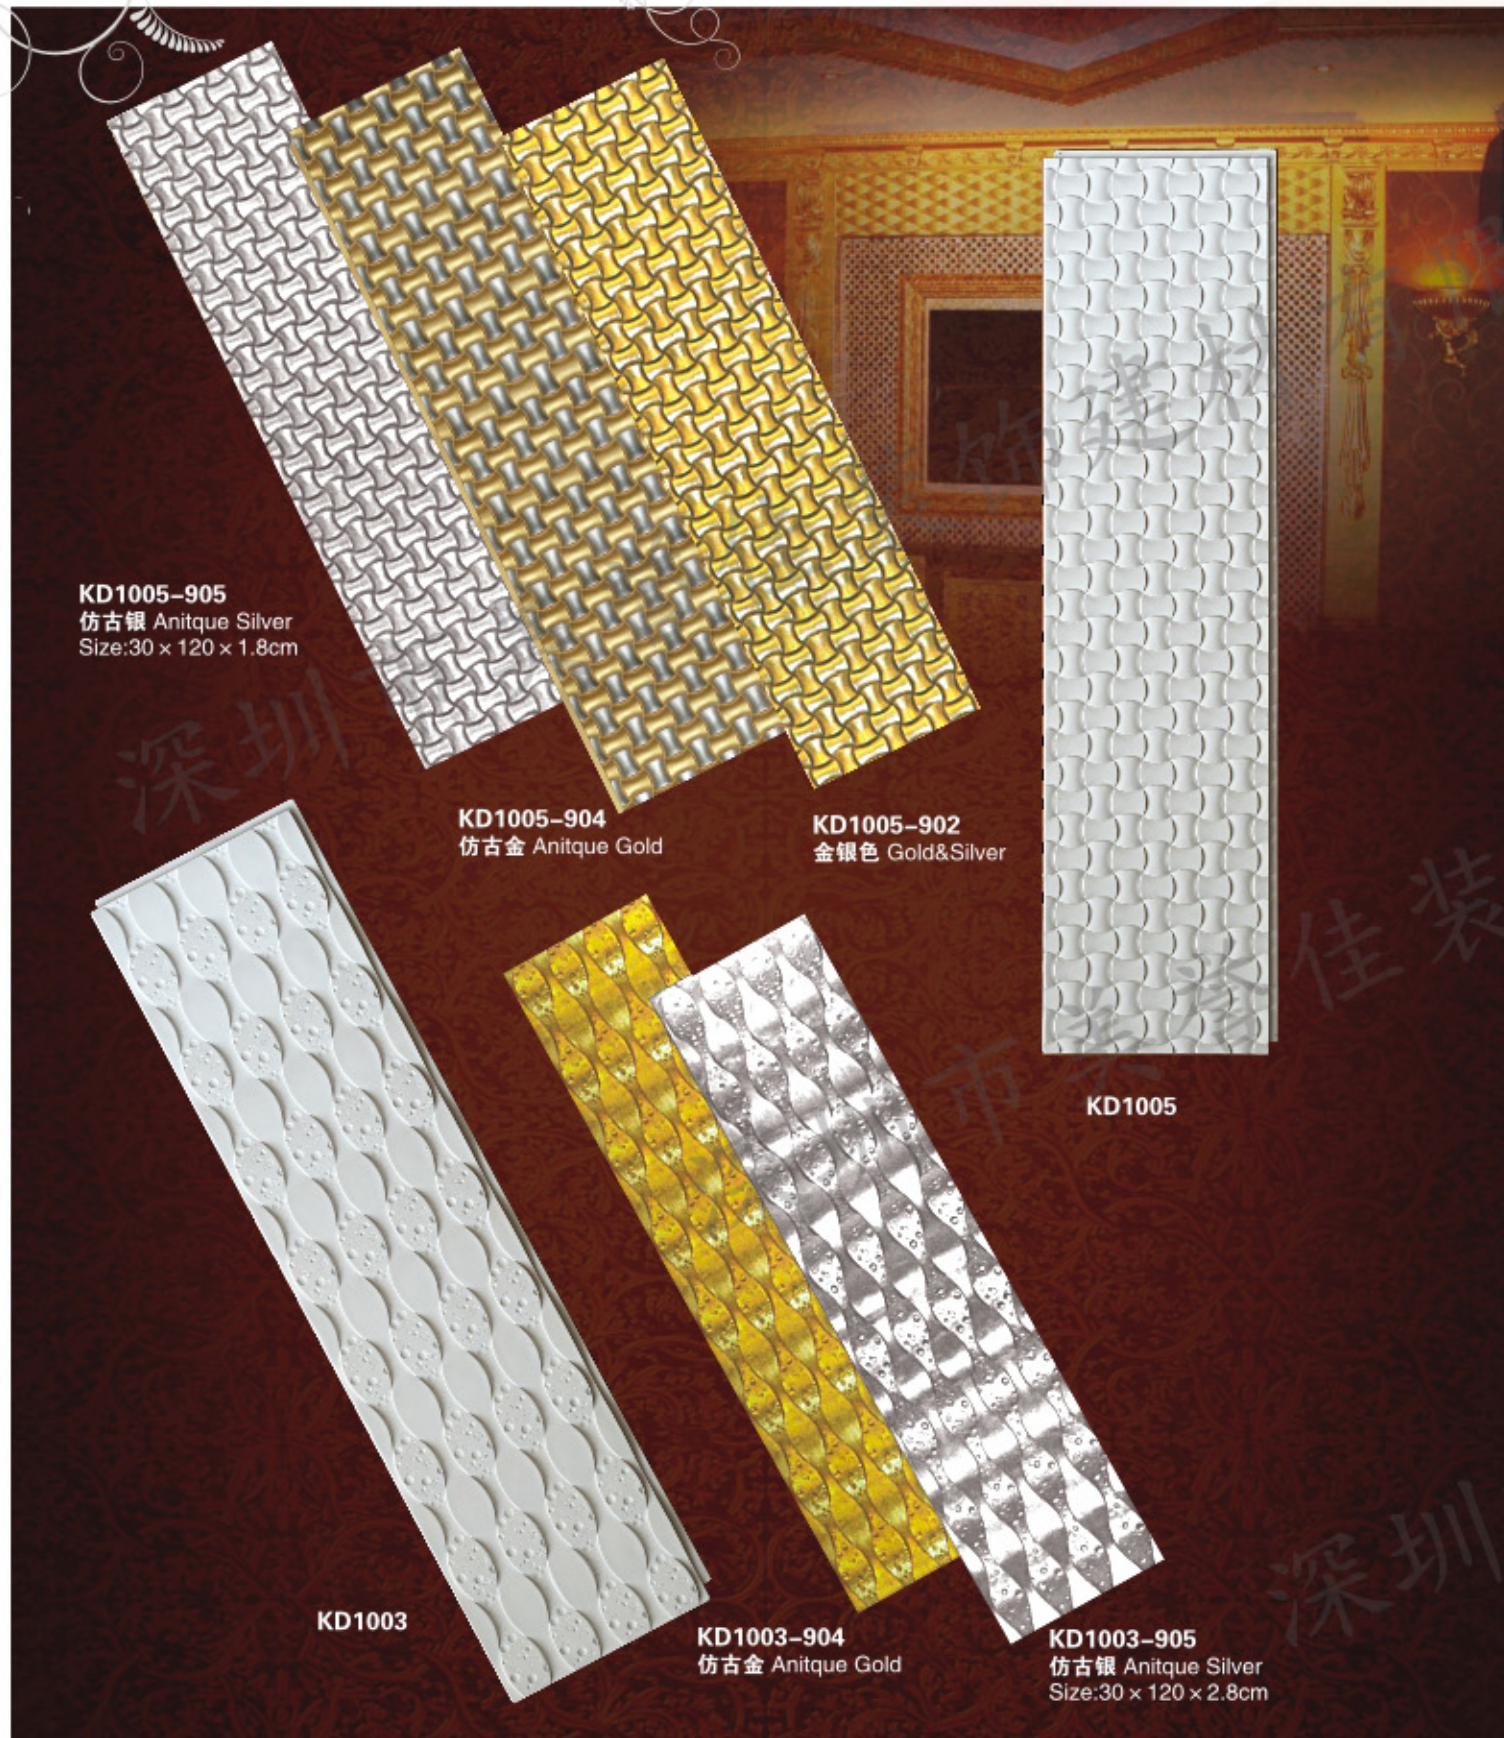

KC1007A-920
Size: 22x84x4.5cm

KC1008A-920
Size: 22x84x4.5cm

KD1001-905(仿古銀Antique Silver)
Size:30×30×2cm

KD1001-902(金銀色Gold&Silver)
Size:30×30×2cm

KD1001-906(仿古銅Antique Coppre)
Size:30×30×2cm

★规格标示: 面宽×面高×面厚

KD1002-905 (仿古銀Antique Silver)
Size:60×60×2.4cm

KD1002-902(金銀色Gold&silver)
Size:60×60×2.4cm

KD1002-907(水洗白Ivory)
Size:60×60×2.4cm

KD1016-902 Size:240 x 30 x 1.2cm

KD1016-905 Size:240 x 30 x 1.2cm

KD1016-907 Size:240 x 30 x 1.2cm