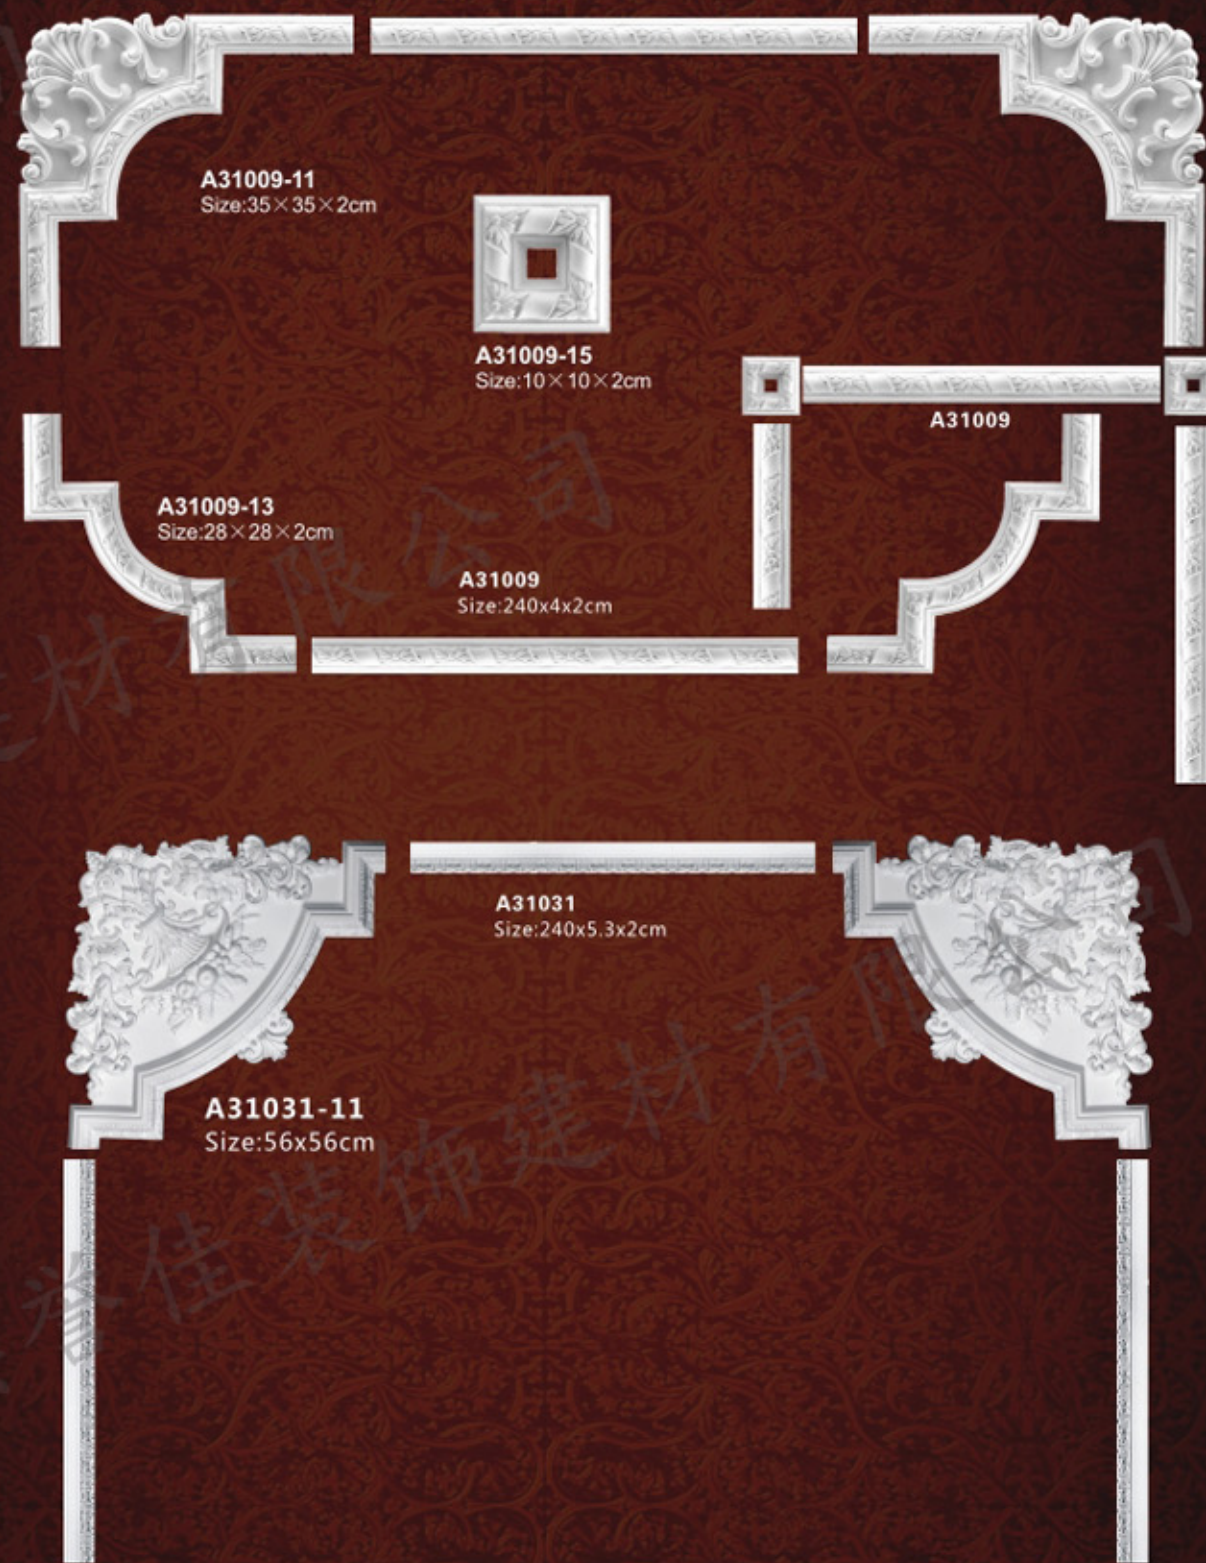

★A42332 Length:240cm

★A42338 Length:240cm

彎角花

Chair Rails And Plain Moldings

A42332-13
Size: 15.5 × 15.5cm

A42332
Size: 240x4x1.5cm

平线圆弧线
FLAT ARC MOULDINGS

BG1220A
Inside(内径):220cm
Outside(外径):280cm