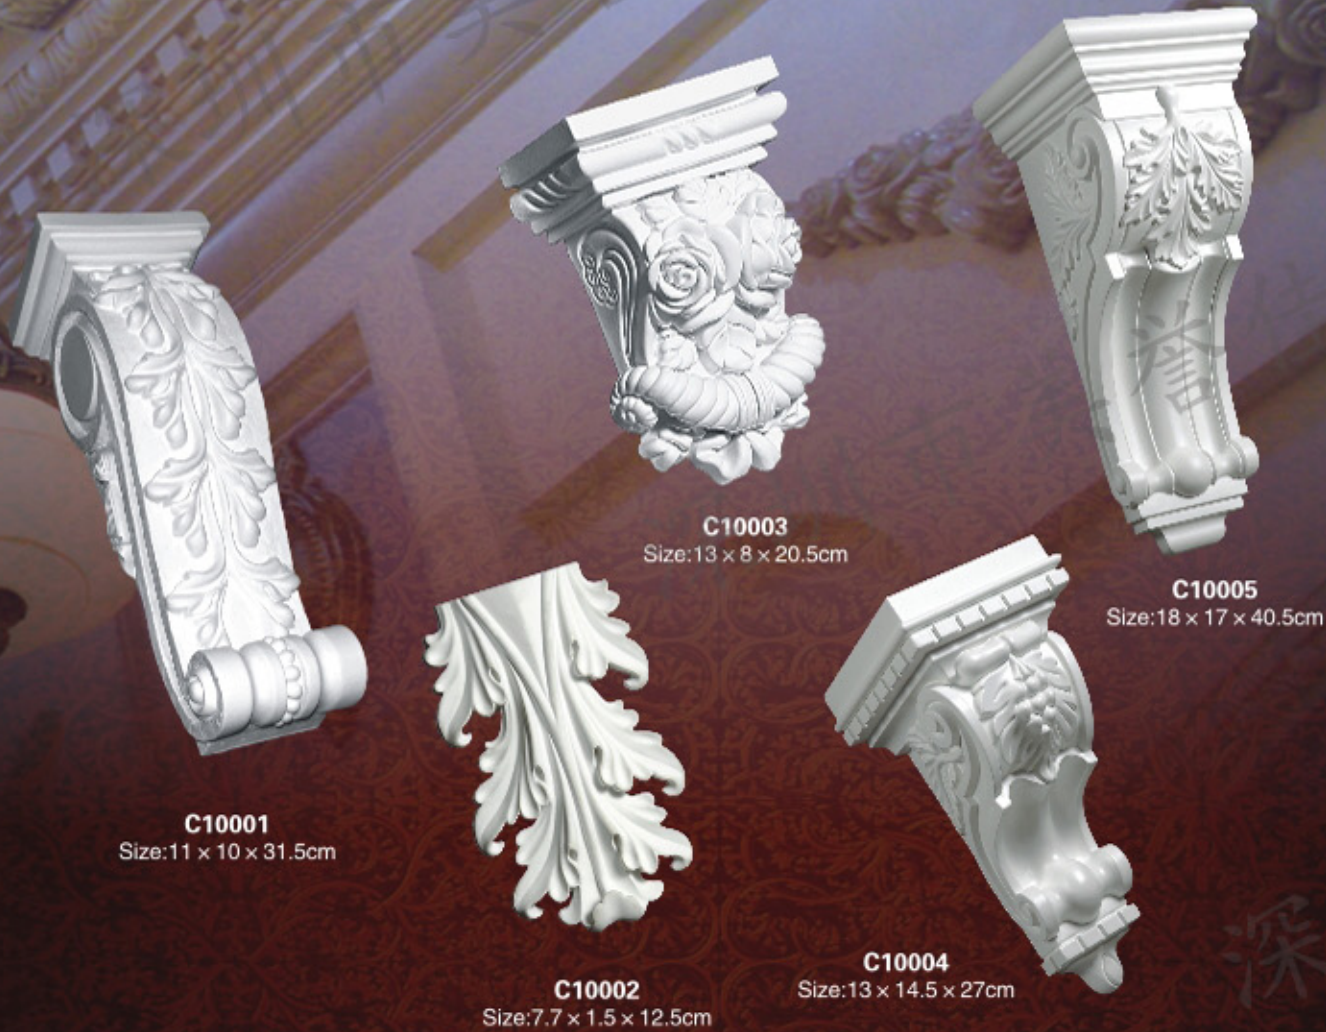

KD6004D Size:60 x 60 cm

KD6009
Size:60 x 60cm

KD6007
Size:60 x 60cm

KD6006-903(描金)
Size:60 x 60cm

生活是一种艺术……

KD6008
Size:60 x 60cm

KD6014(白色)
Size:60 x 60cm

KD6013-907
Size:60 x 60cm

梁托
Corbels

WS1100
Height: 8.9cm
Projection: 13cm
Width: 19.7cm

WS1101
Height: 10.2cm
Projection: 11.7cm
Width: 19cm

WS1102
Height: 15.2cm
Projection: 11.4cm
Width: 13.3cm

WS1108
Height: 10.2cm
Projection: 15.9cm
Width: 19cm

WS1109
Height: 10.2cm
Projection: 15.9cm
Width: 19cm

WS1107
Height: 10.2cm
Projection: 11.7cm
Width: 19cm

WS1203
Height: 10.8cm
Projection: 13.3cm
Width: 19.5cm

WS1300
Height: 30.5cm
Projection: 7.6cm
Width: 30.5cm

WS1401
Height: 29.8cm
Projection: 14cm
Width: 18.4cm

WS1402
Height: 40cm
Projection: 10.2cm
Width: 35.6cm

WS1409
Height: 50.8cm
Projection: 10.2cm
Width: 40.6cm

WS1410

Height: 26.5cm
Projection: 5.1cm
Width: 15.2cm