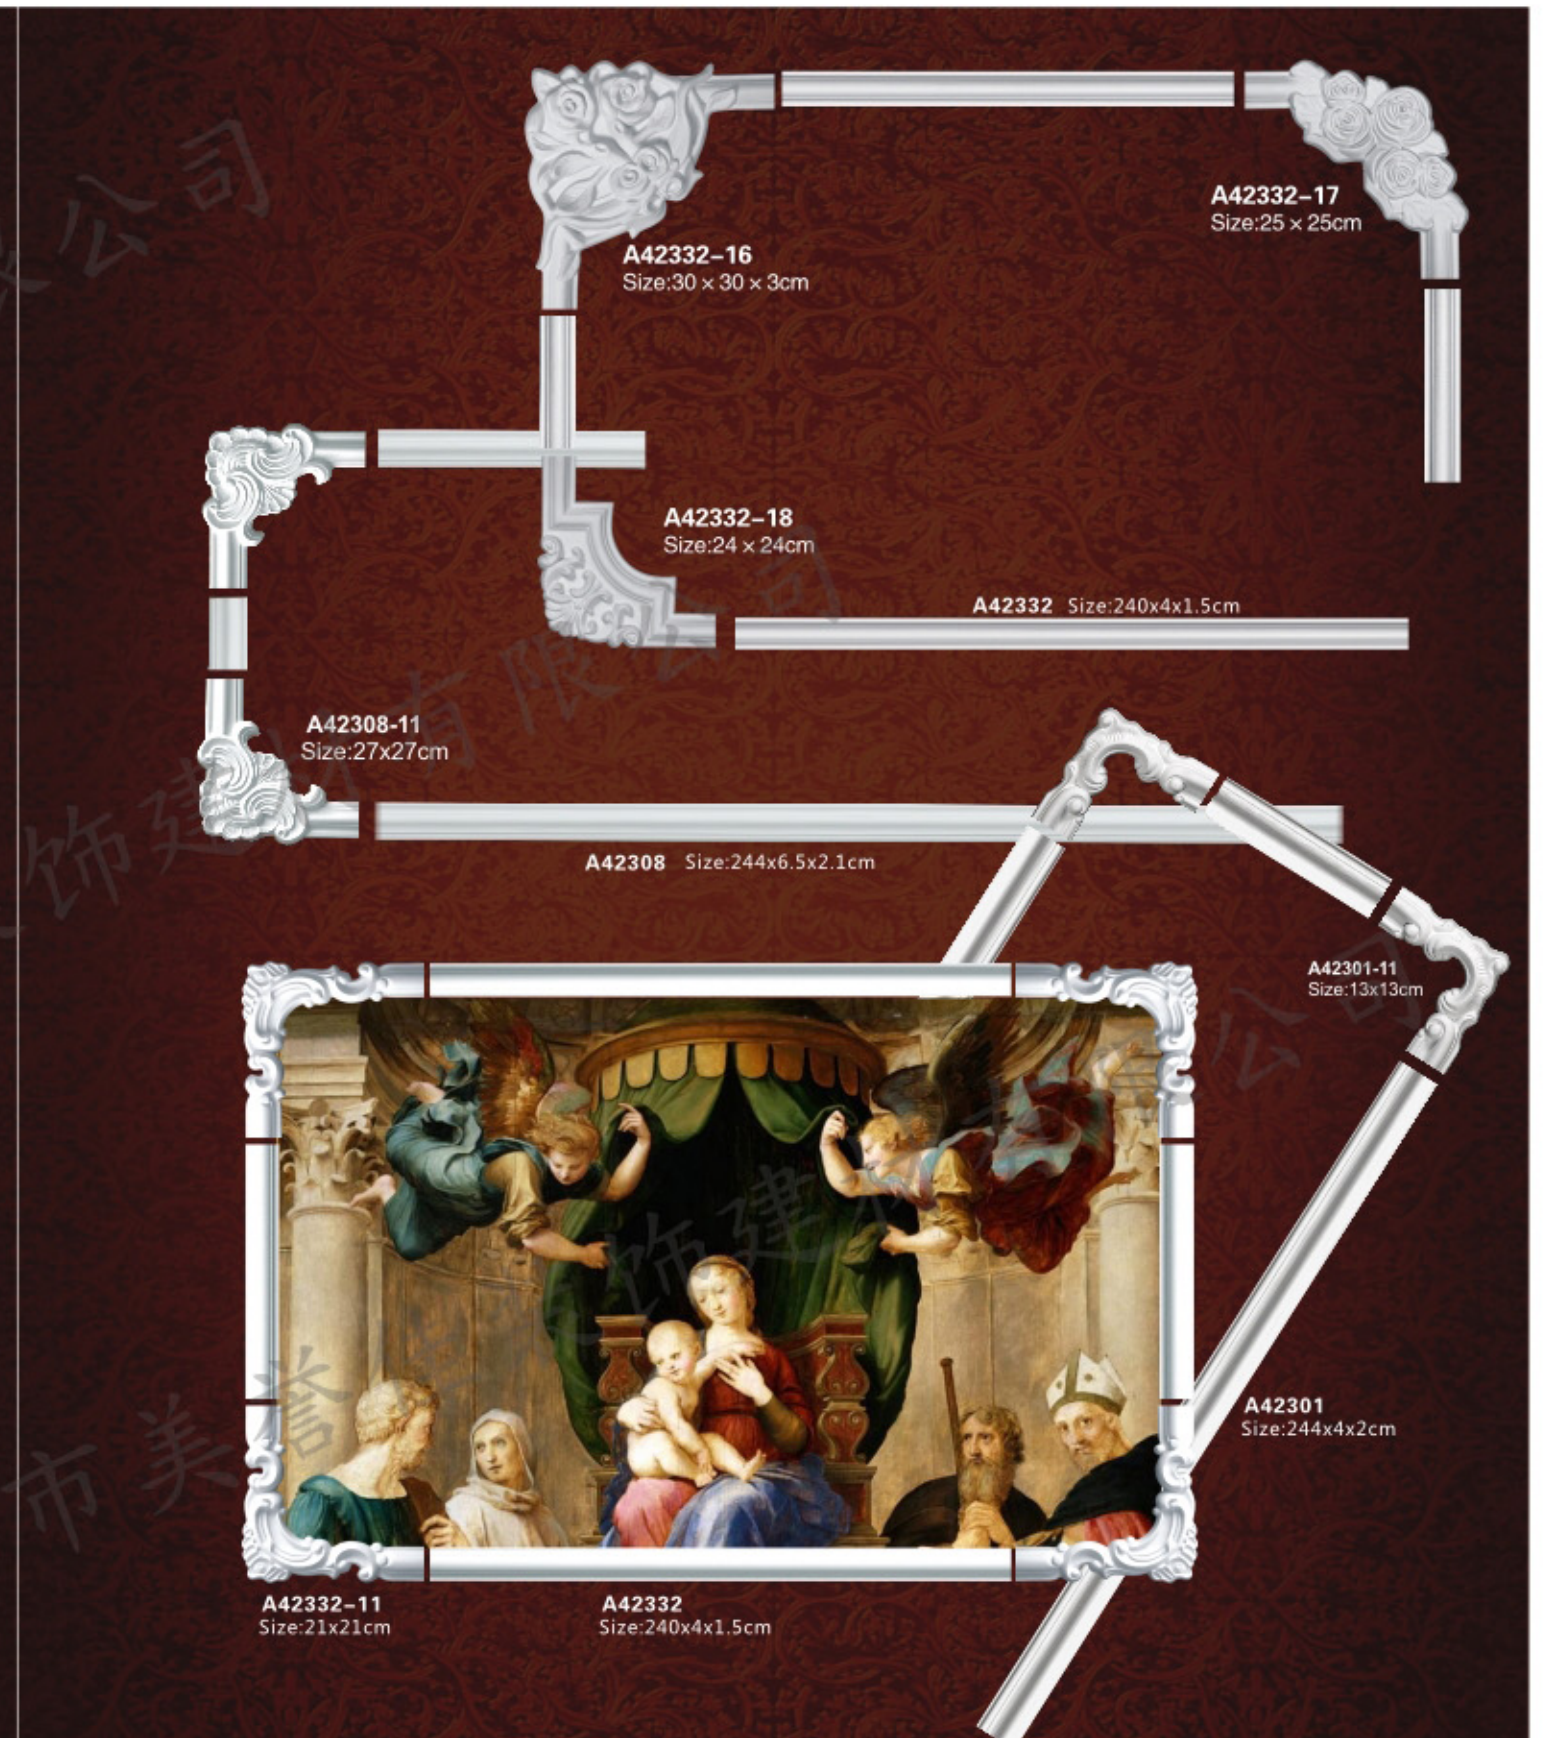

★A42332 Length:240cm

★A42338 Length:240cm

彎角花

Chair Rails And Plain Moldings

A42332-13
Size: 15.5 × 15.5cm

A42332
Size: 240x4x1.5cm

平线圆弧线
FLAT ARC MOULDINGS

BG1220A
Inside(内径):220cm
Outside(外径):280cm