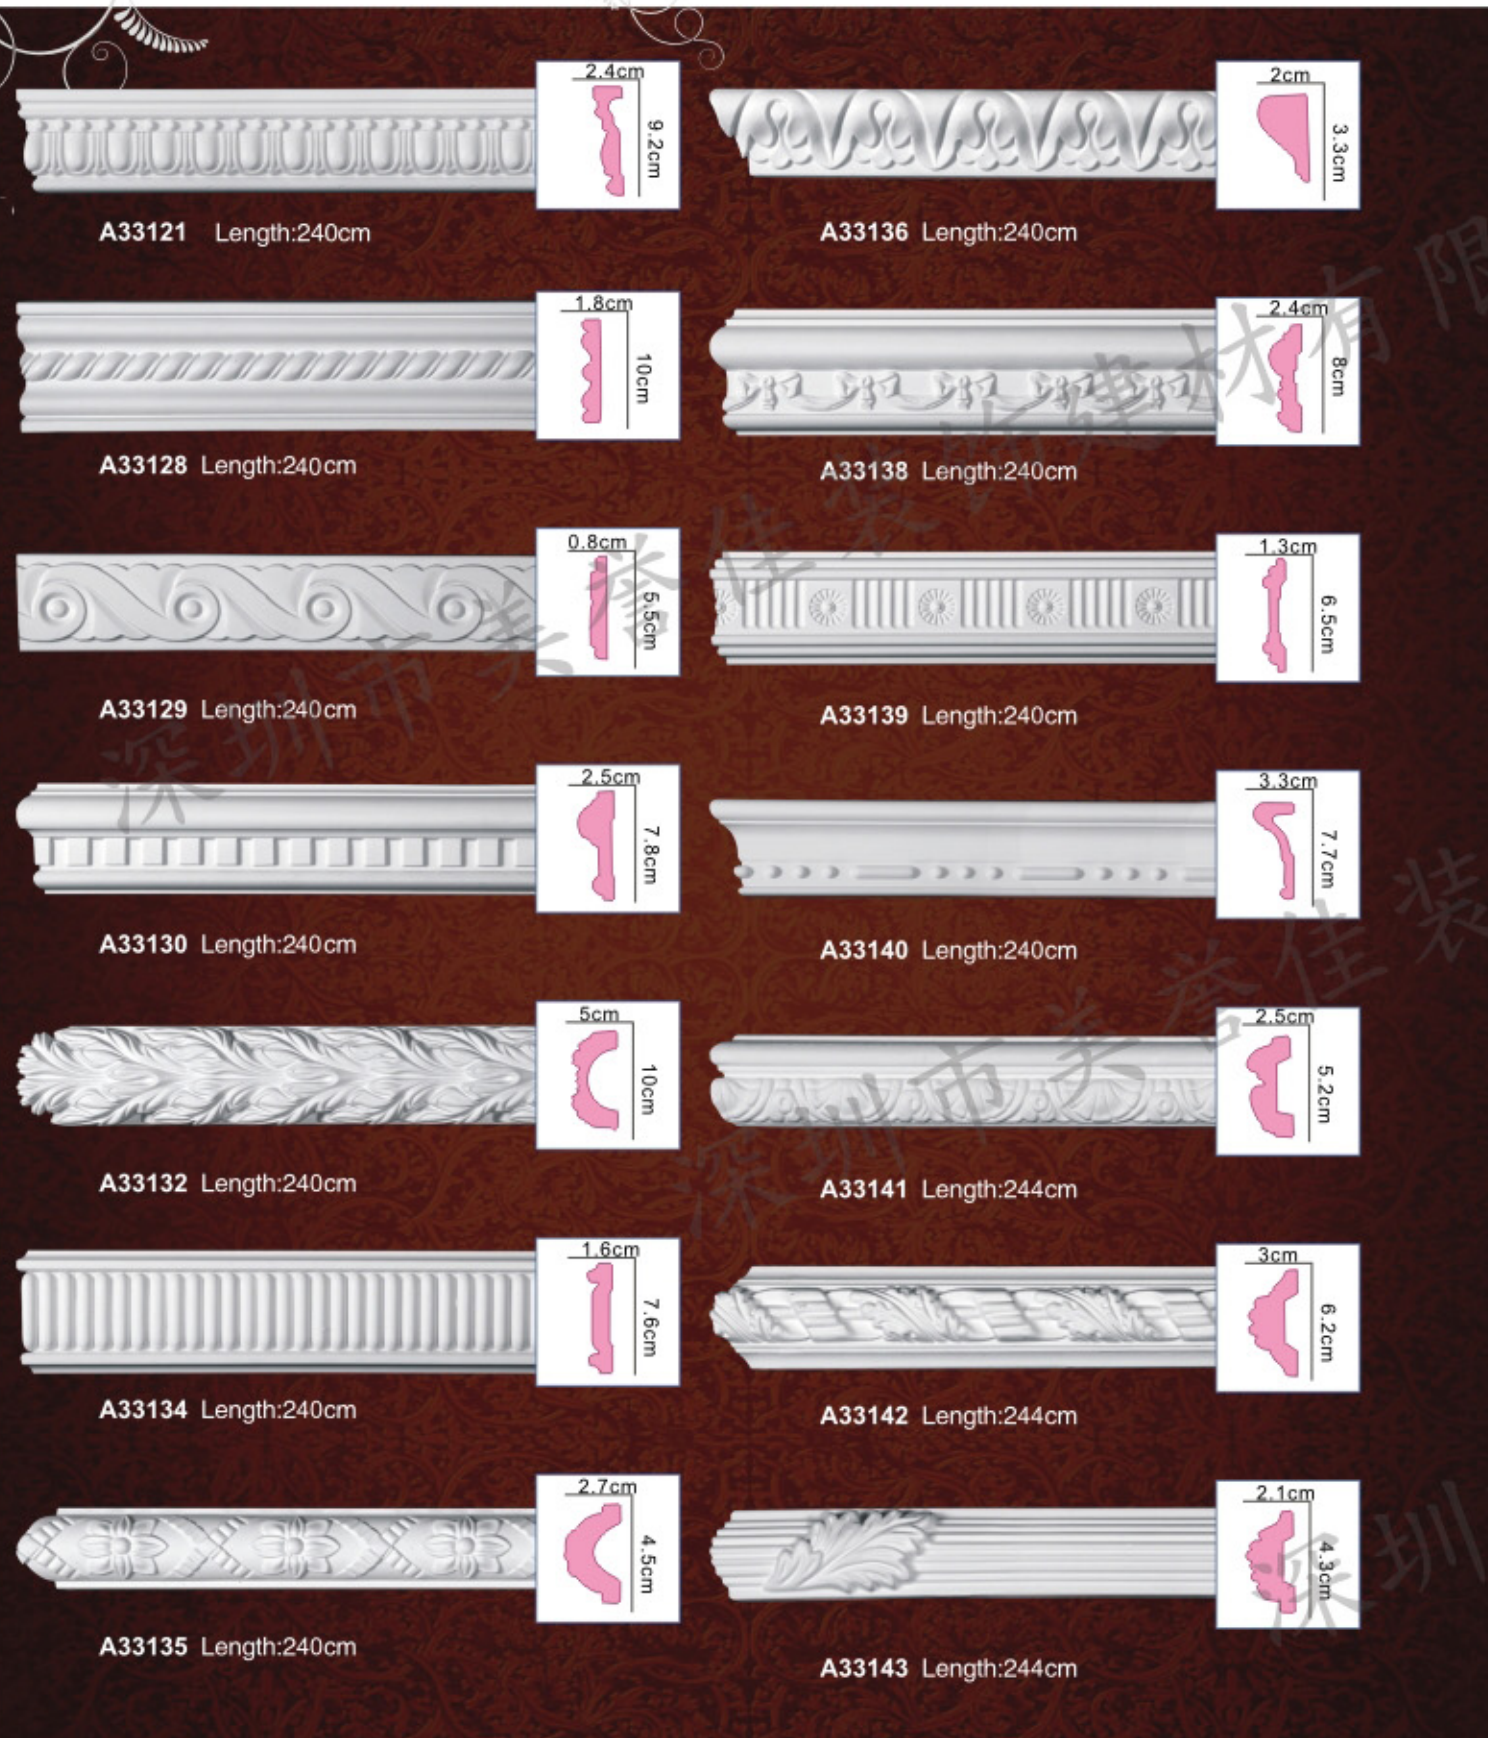

A31031 Length:240cm

A31908 Length:60cm

A32204 Length:240cm

A32205 Length:240cm

★ A32207 Length:240cm

★ A32214 Length:240cm

★ A32217 Length:240cm

素面角线
PLAIN CORNICE MOULDINGS

★A21001 Length:240cm

A21003 Length:244cm

A21006 Length:244cm

A21007 Length:244cm

A21008 Length:244cm

★A21009 Length:240cm

A21010 Length:244cm

A21011 Length:240cm