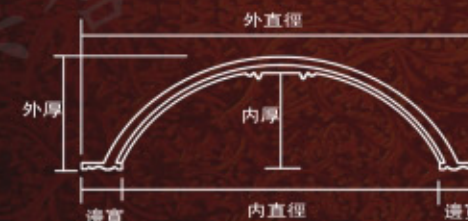

BC2098A
外直径: 98cm
内直径: 78.3cm
外厚: 19.4cm
内厚: 17.3cm
边宽: 9.8cm